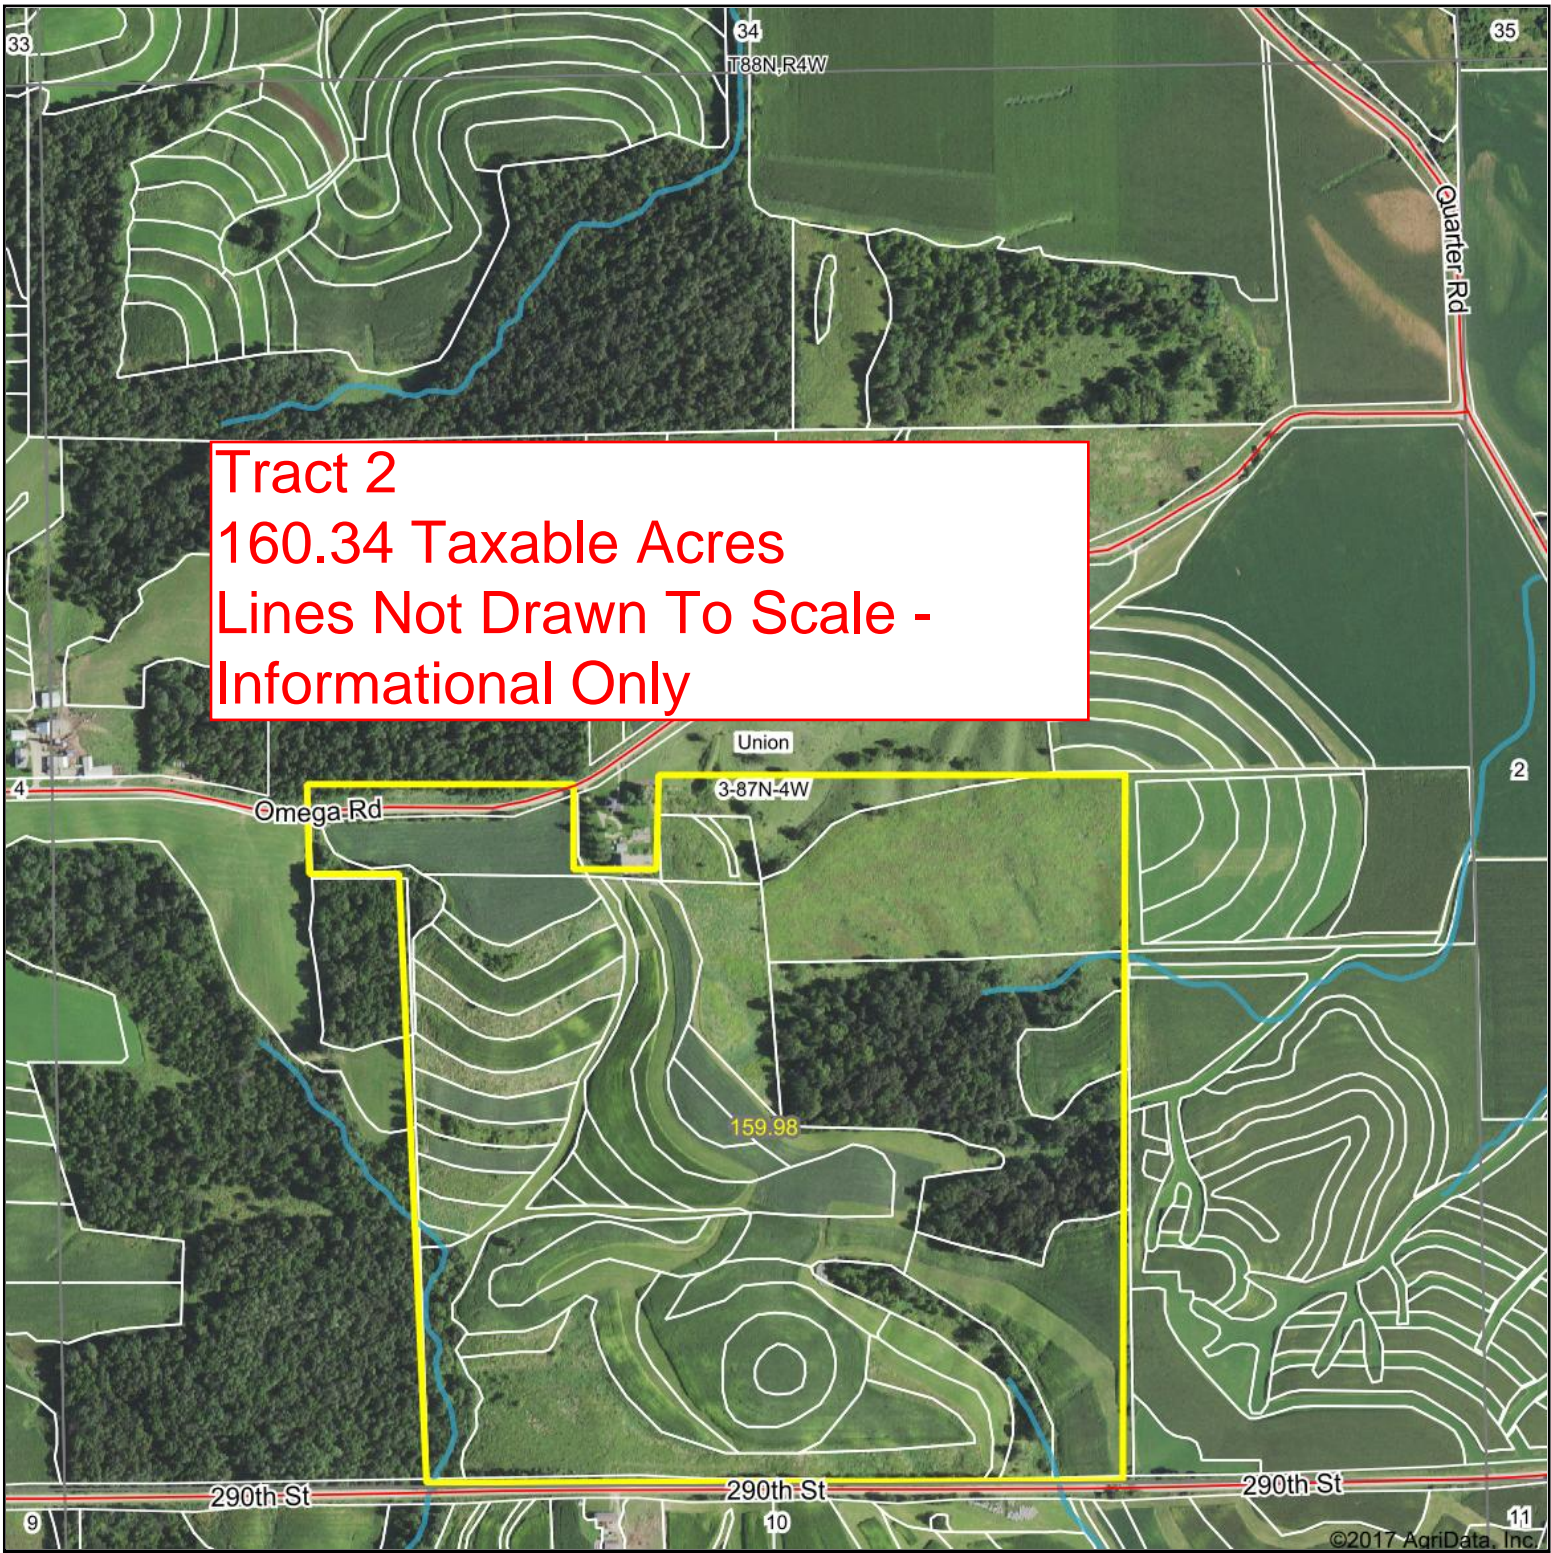

Aerial Map

Tract 2
160.34 Taxable Acres
Lines Not Drawn To Scale -
Informational Only

map center: 42° 22' 33.86, -91° 17' 45.49

Maps Provided By:

CUSTOMIZED ONLINE MAPPING
© AgriData, Inc. 2017 www.AgriDataInc.com

3-87N-4W
Delaware County
Iowa

11/1/2017

Field borders provided by Farm Service Agency as of 5/21/2008.