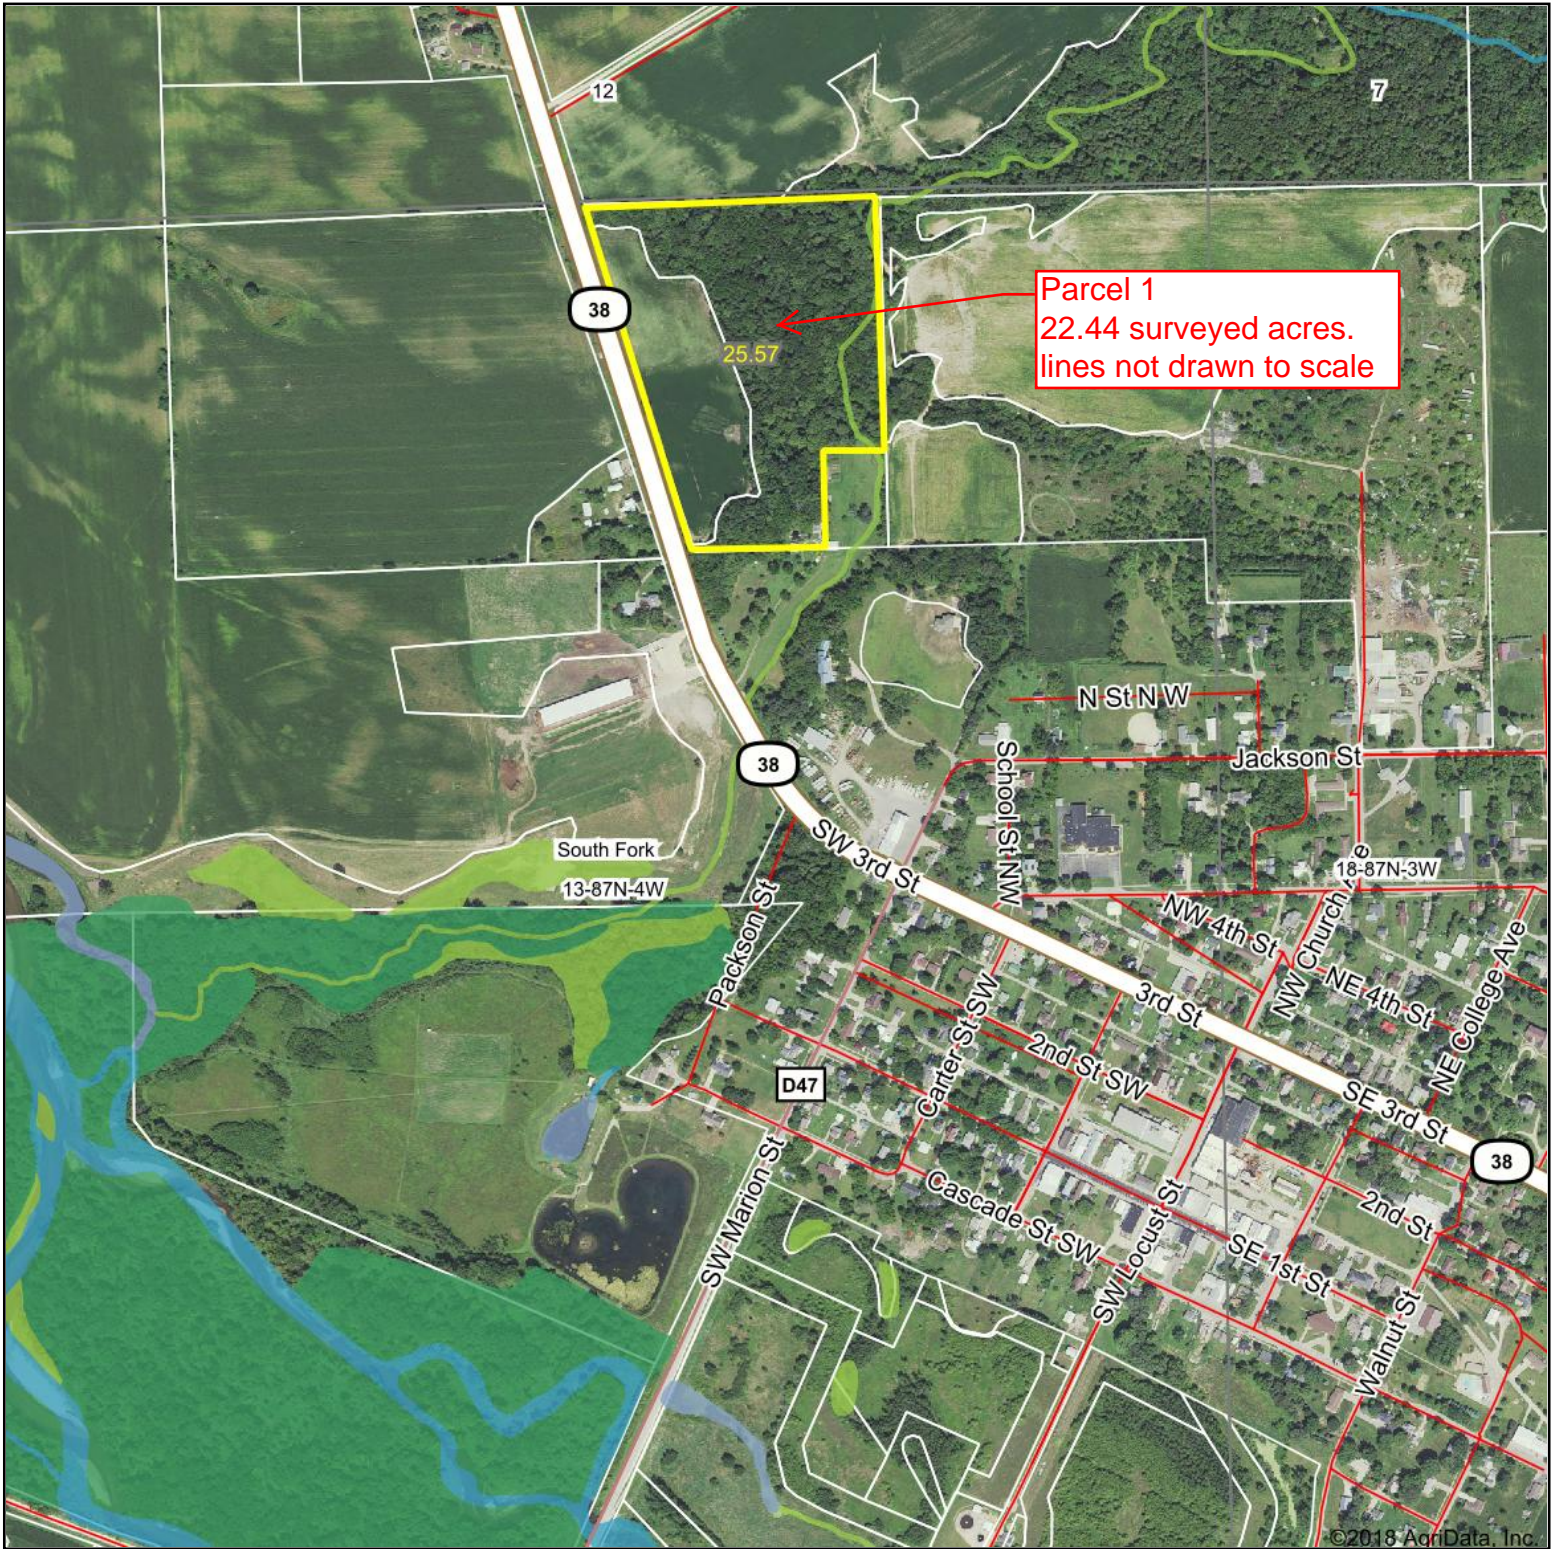

# Aerial Map

map center: 42° 20' 53.55, -91° 15' 12.31

**13-87N-4W**  
**Delaware County**  
**Iowa**

3/2/2018